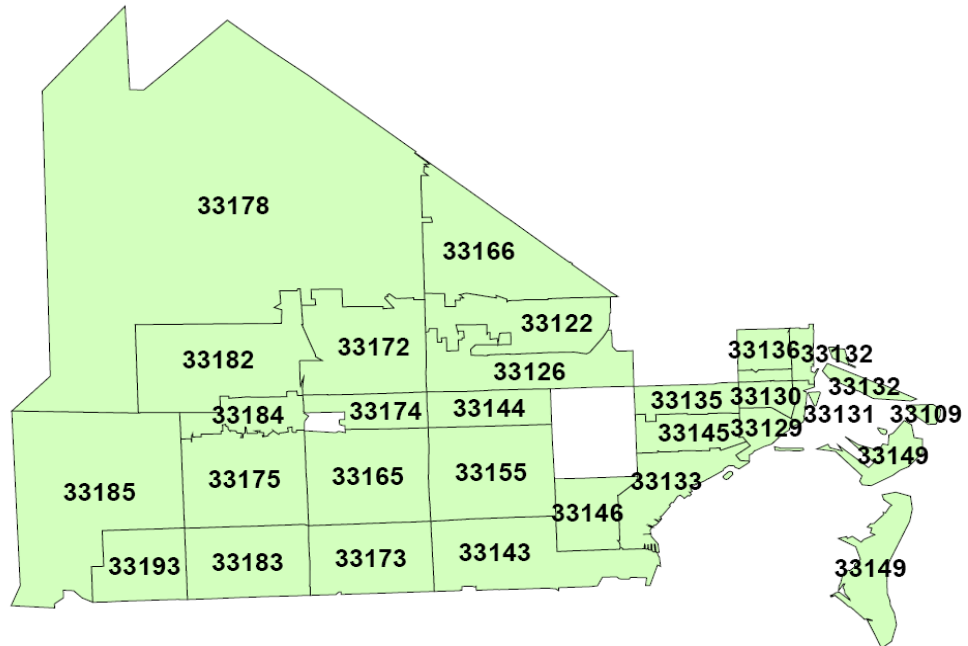

# Central Miami-Dade County

## Disclaimer with Map

The Healthy Start Coalition of Miami-Dade is aware that this map is missing the following zip codes that belong to this region:

1. 33125
2. 33128
3. 33134