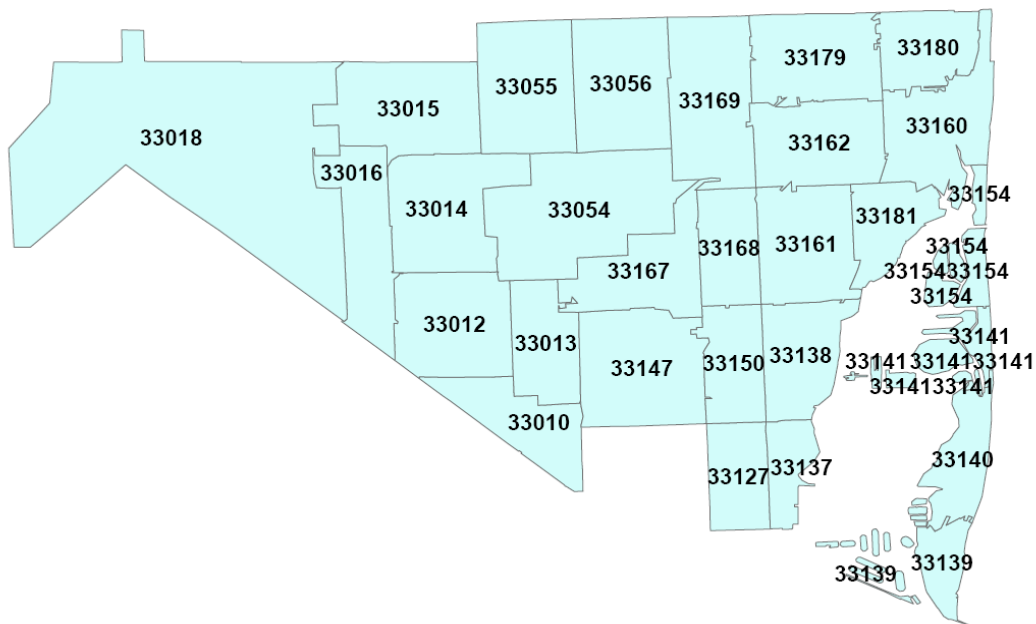

North Miami-Dade County

Disclaimer with Map

The Healthy Start Coalition of Miami-Dade is aware that this map is missing the following zip code that belong to this region:

1. 33142