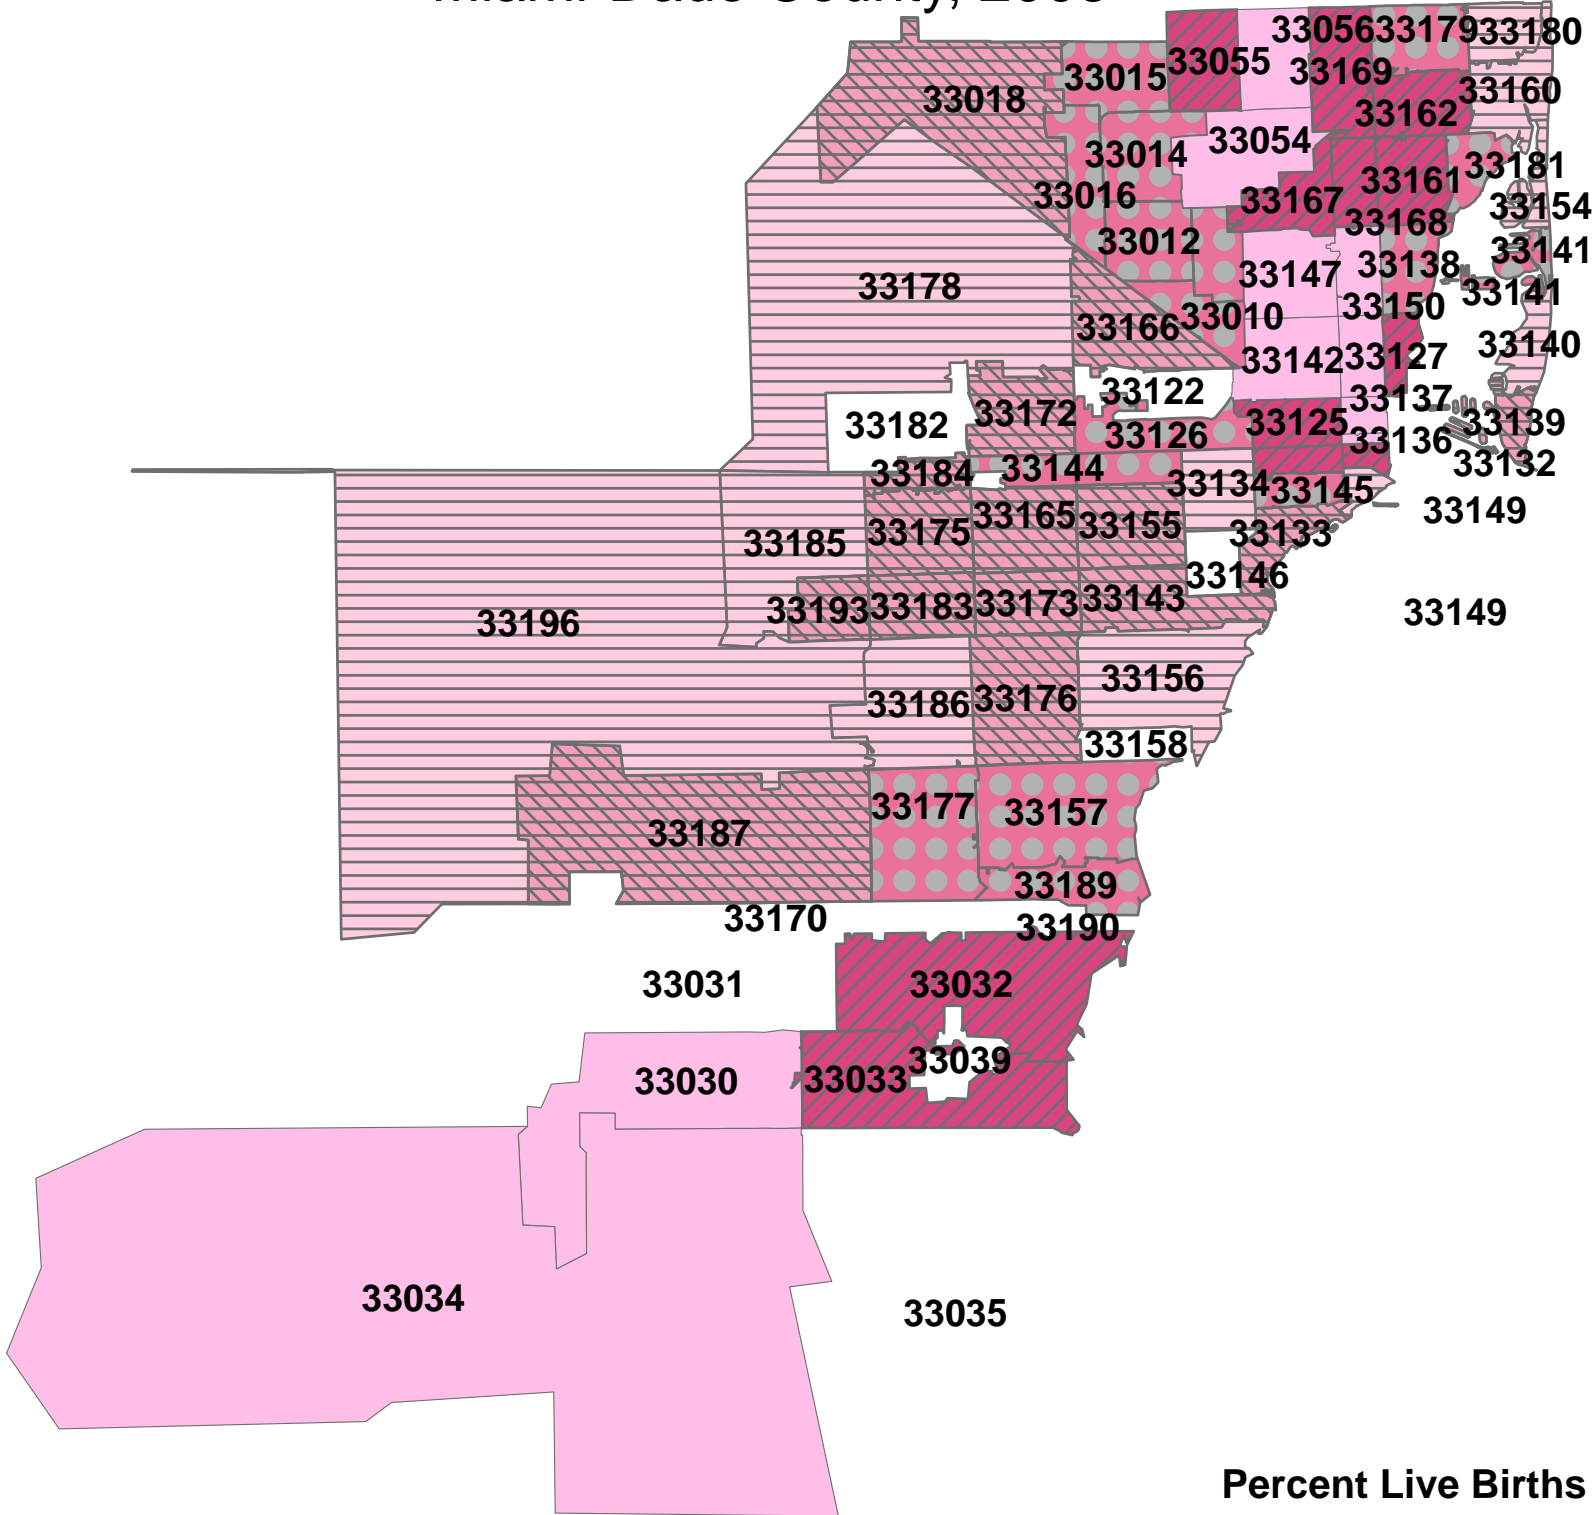

MAP II-5

Percent of Live Births to Unwed Women by Zip Code Miami-Dade County, 2003

**Percent Live Births
To Unwed Women
in Zip Code, 2003**