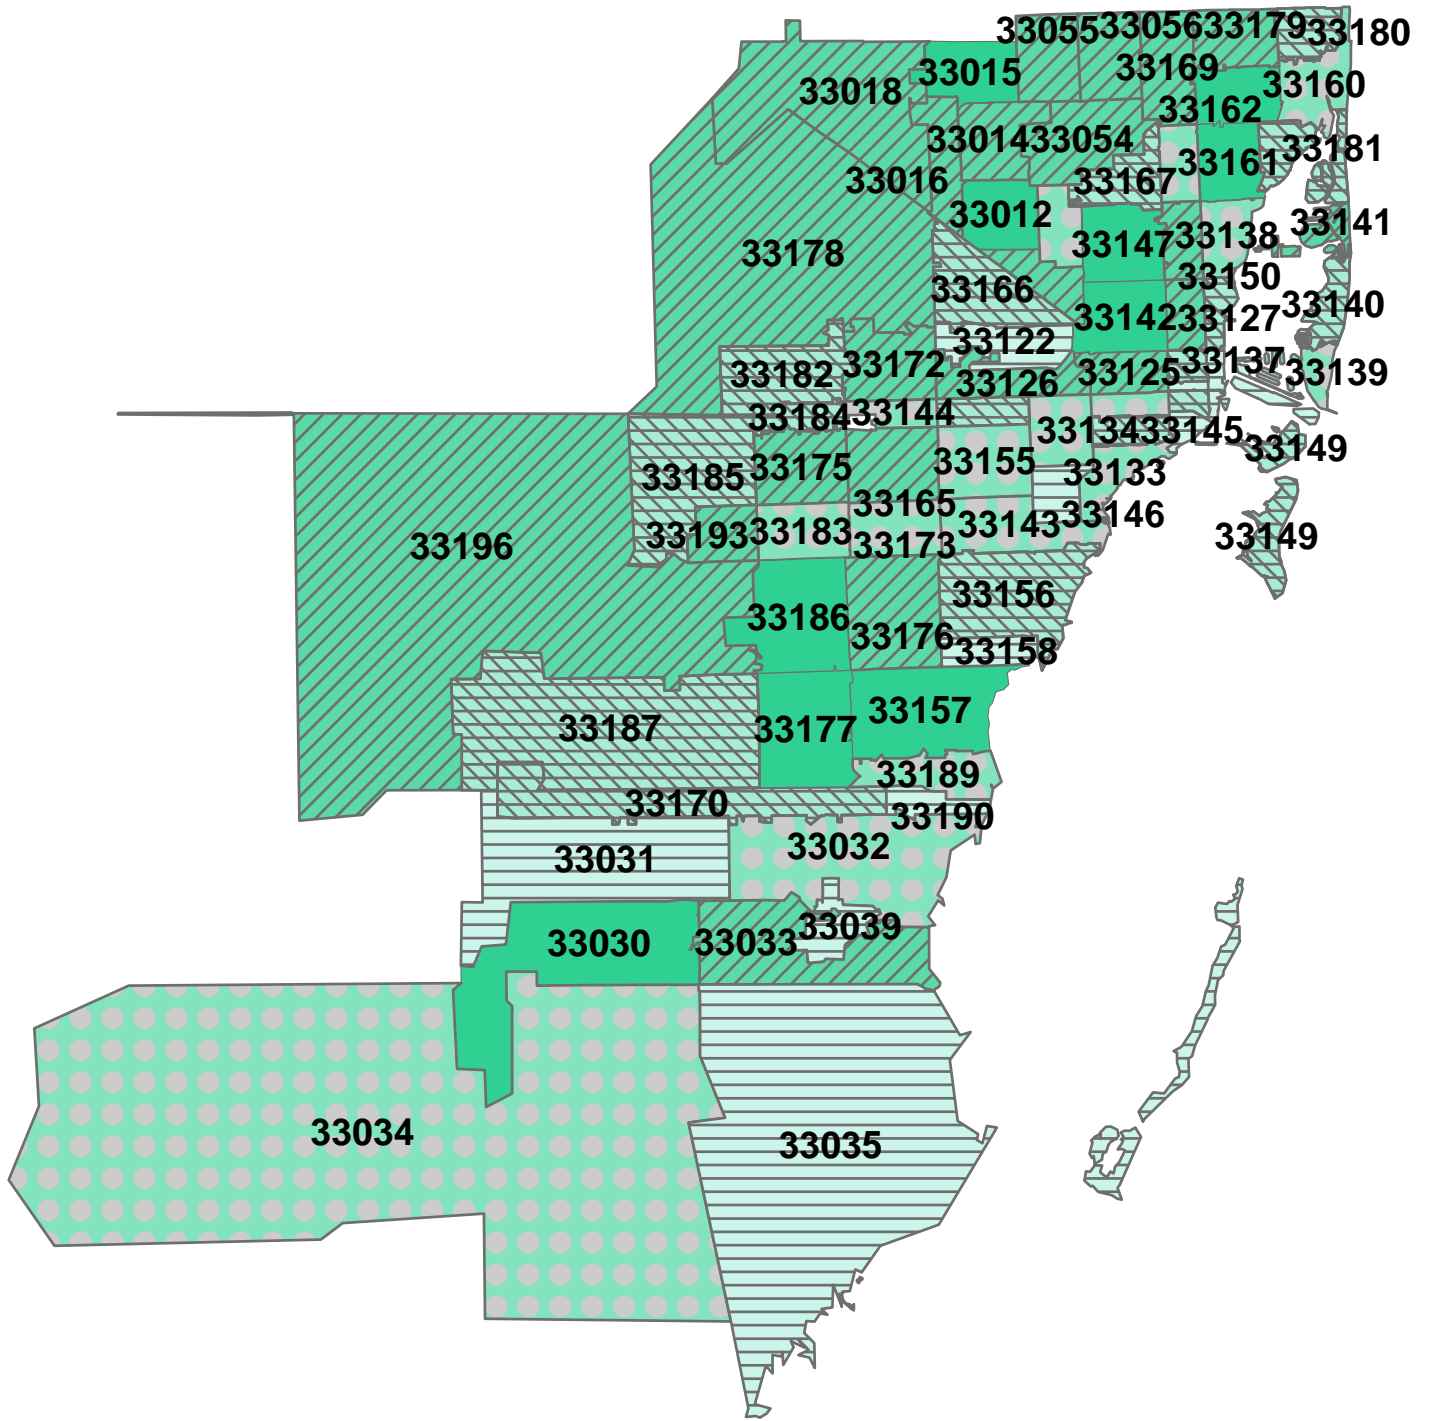

MAP II-1

Live Births by Zip Code (Total Live Births: 32,551) Miami-Dade County, 2003

Live Births By Zip Code

By Zip Code, 2003

(N=32,551)